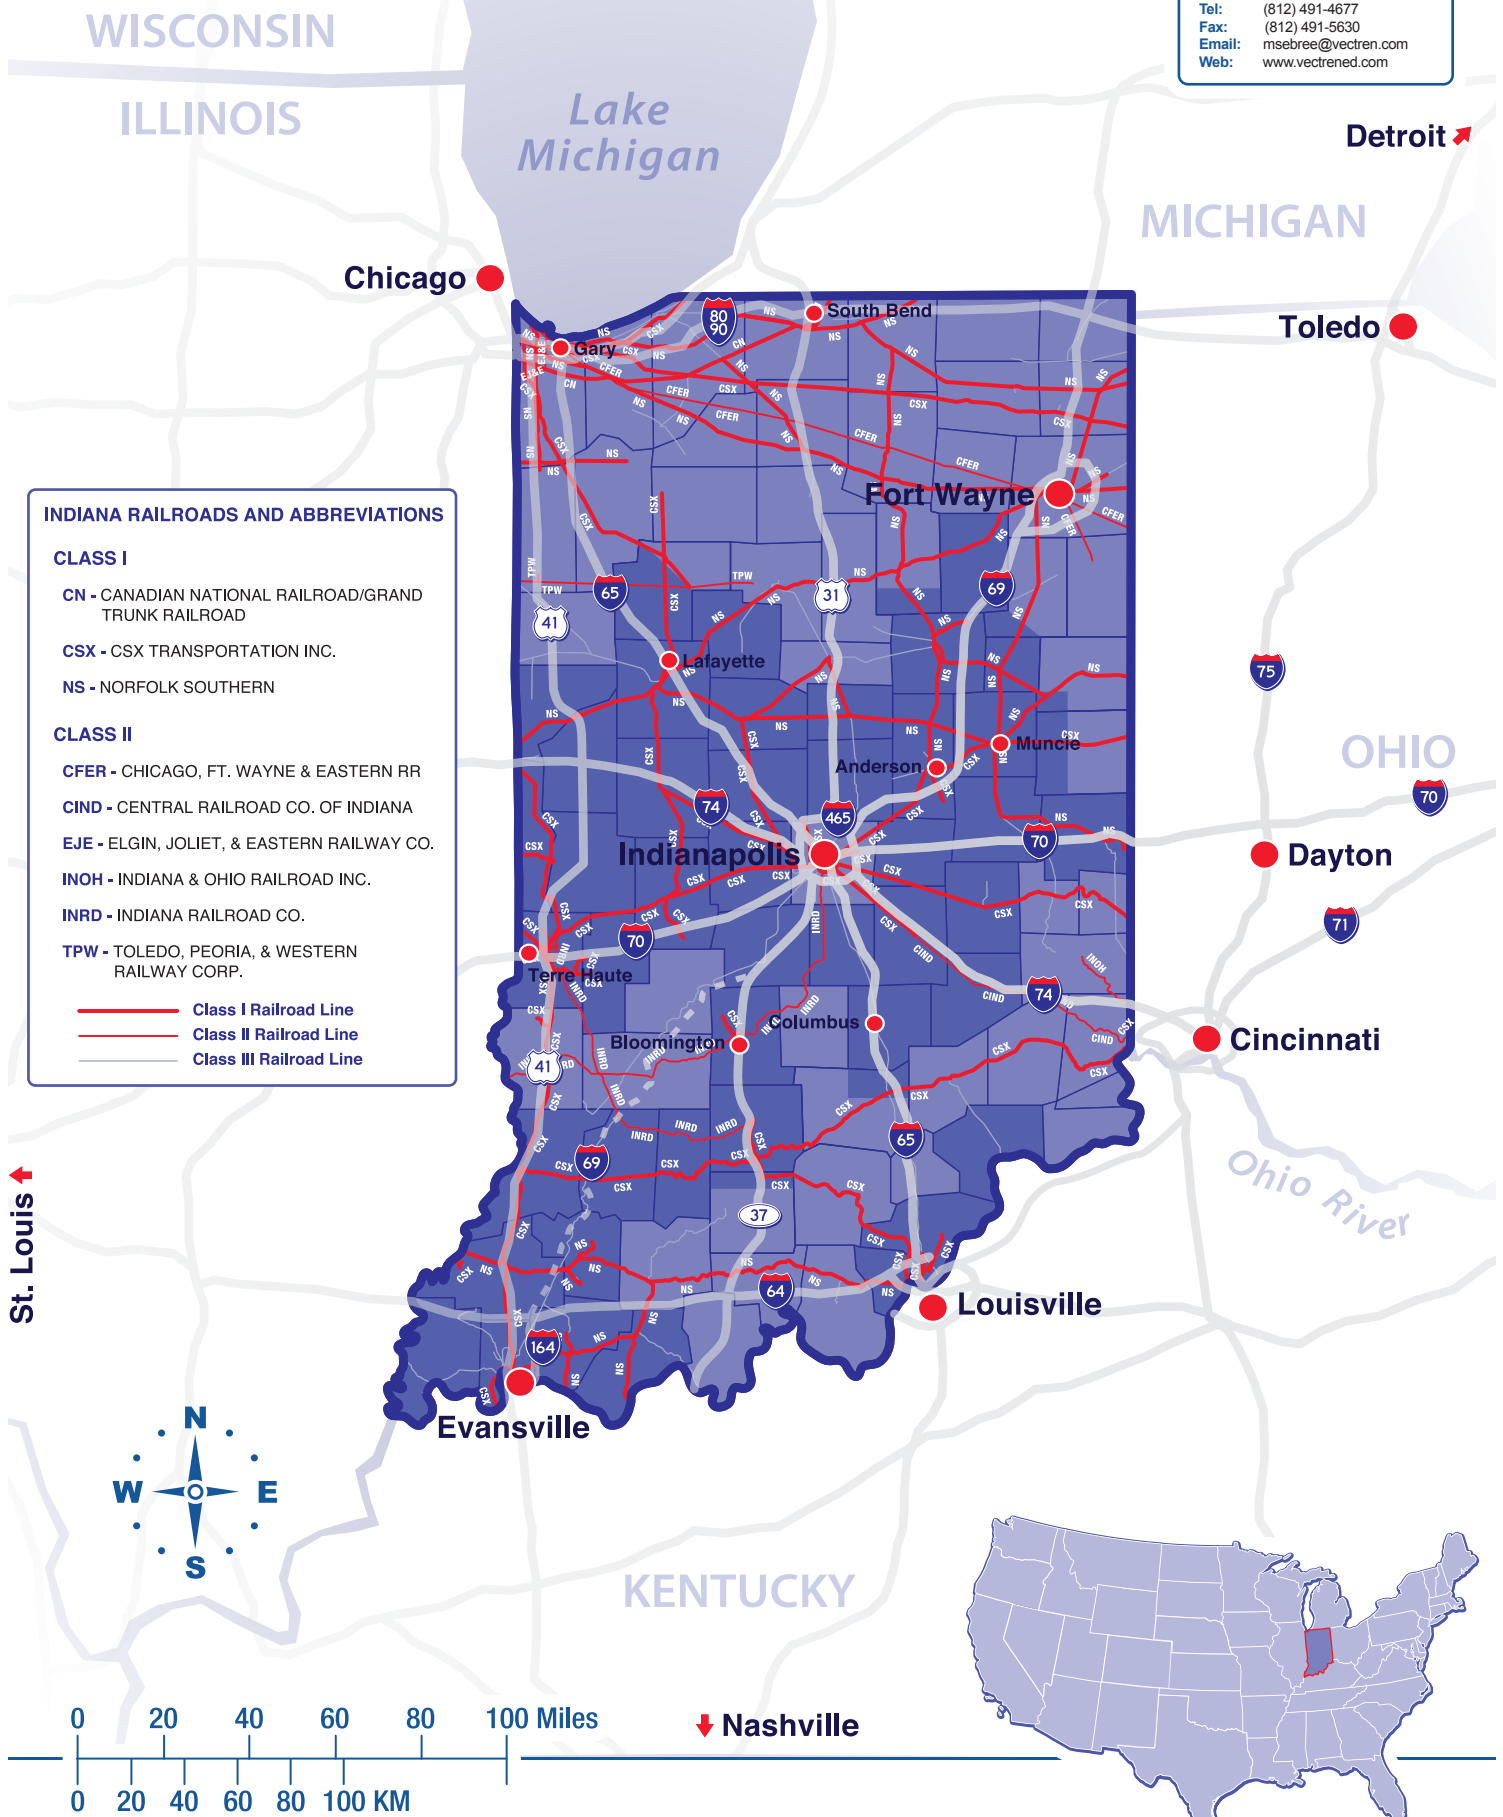

INDIANA RAILROADS

Mark Sebree
Director of Economic Development
Vectren Corporation
One Vectren Square
Evansville, IN 47708
Tel: (812) 491-4677
Fax: (812) 491-5630
Email: msebree@vectren.com
Web: www.vectrened.com

INDIANA RAILROADS AND ABBREVIATIONS

- CLASS I**
- CN - CANADIAN NATIONAL RAILROAD/GRAND TRUNK RAILROAD
 - CSX - CSX TRANSPORTATION INC.
 - NS - NORFOLK SOUTHERN
- CLASS II**
- CFER - CHICAGO, FT. WAYNE & EASTERN RR
 - CIND - CENTRAL RAILROAD CO. OF INDIANA
 - EJE - ELGIN, JOLIET, & EASTERN RAILWAY CO.
 - INOH - INDIANA & OHIO RAILROAD INC.
 - INRD - INDIANA RAILROAD CO.
 - TPW - TOLEDO, PEORIA, & WESTERN RAILWAY CORP.
- Class I Railroad Line
— Class II Railroad Line
— Class III Railroad Line

St. Louis ↑

↓ Nashville