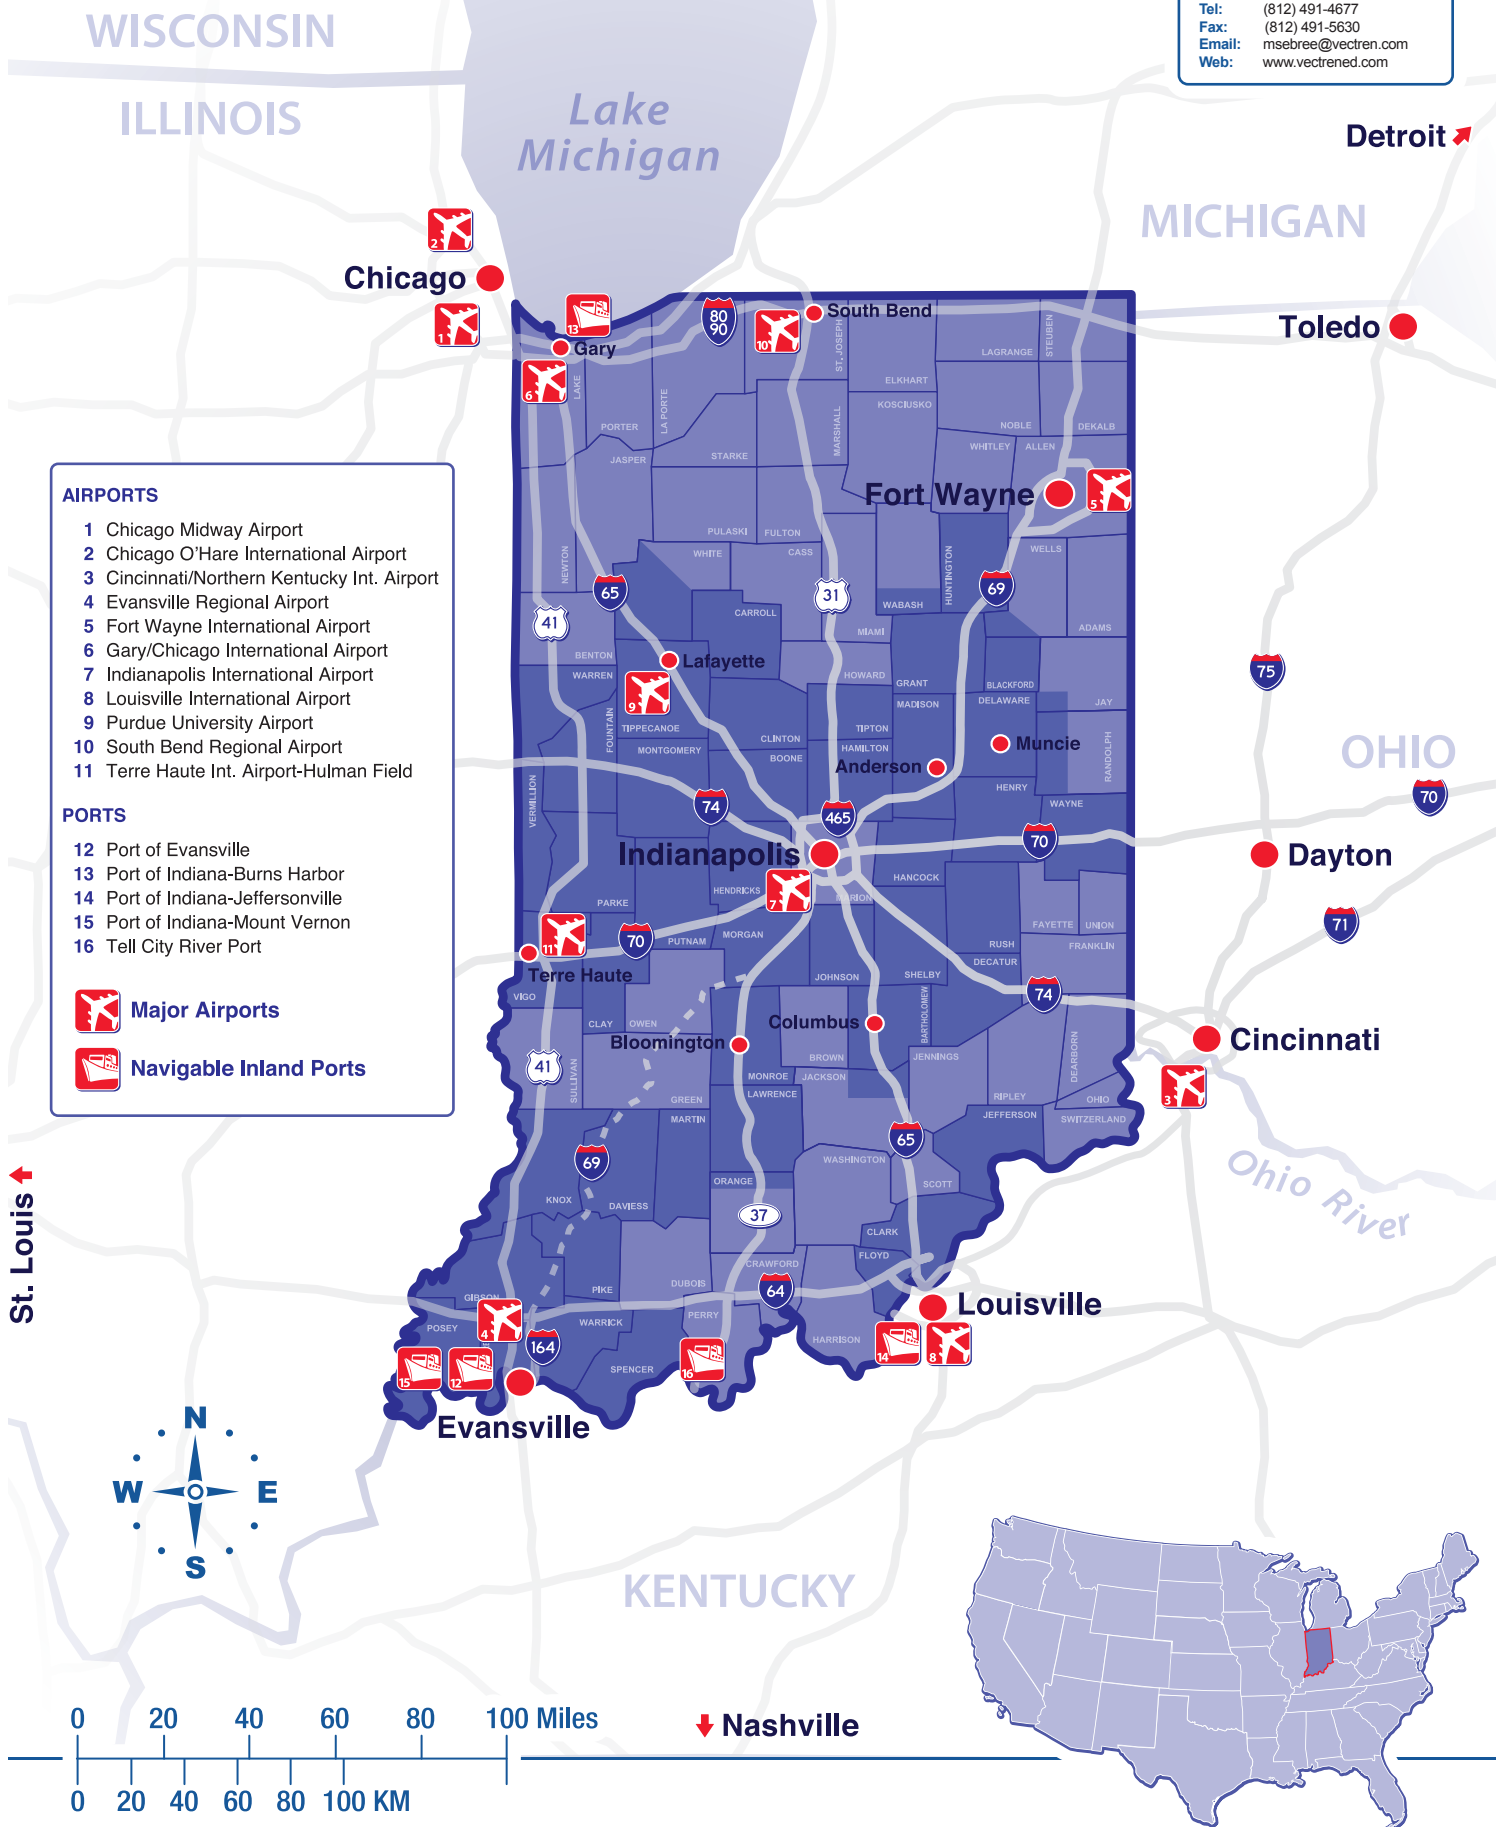

Mark Sebree
Director of Economic Development
Vectren Corporation
One Vectren Square
Evansville, IN 47708
Tel: (812) 491-4677
Fax: (812) 491-5630
Email: msebree@vectren.com
Web: www.vectrened.com

AIRPORTS

- Chicago Midway Airport
- Chicago O'Hare International Airport
- Cincinnati/Northern Kentucky Int. Airport
- Evansville Regional Airport
- Fort Wayne International Airport
- Gary/Chicago International Airport
- Indianapolis International Airport
- Louisville International Airport
- Purdue University Airport
- South Bend Regional Airport
- Terre Haute Int. Airport-Hulman Field

PORTS

- Port of Evansville
- Port of Indiana-Burns Harbor
- Port of Indiana-Jeffersonville
- Port of Indiana-Mount Vernon
- Tell City River Port

 Major Airports

 Navigable Inland Ports